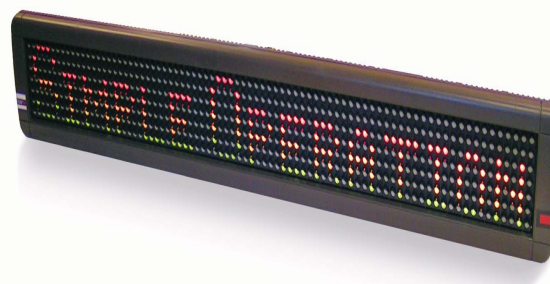

Built-in Animations: Cherry Bomb Exploding, Don't Drink and Drive, Fireworks, Slot Machine, No Smoking, Running Animal, Moving Auto, Welcome and Thank You

Real-Time Clock: Date and time, 12 or 24 hour format, maintains accurate time without power for up to 14 days typical

Serial Computer Interface: RS232 and RS485 (multi-drop networking for up to 255 displays)

Power: 120 VAC or 230 VAC

Power Cord Length: 10 ft. (3m)

Keyboard: Handheld, infrared, 54 key layout

Case Material: Injected molded

Limited Warranty: One-year parts and labor, factory servicing

Operating Temperature: 32° to 120°F, 0° to 50°C

Humidity Range: 0% to 95% non-condensing

Mounting: Hardware to accommodate ceiling, wall, and counter mounting

Agency Approvals

The listings and approvals below apply to the MegaDot Indoor Display. In some cases, certain modules may not be listed by certain approval agencies, or listing may be in process. Consult factory for latest listing status.

- ETL conforms to EN60950 / IEC950 standards.
- Complies with part 15 of the FCC rules
- Not evaluated for use with FACP

Ordering Information

MEGADOT: Programmable LED array, 4.0" x 45.6" (10.16 cm x 115.82 cm) display

MNS-CONTROL8: FACP Interface for LED arrays, 8 messages

MNS-CONTROL16: FACP Interface for LED arrays, 16 messages

MNS-CABLE: RS 485 connector cable for MNS-Control, 12"